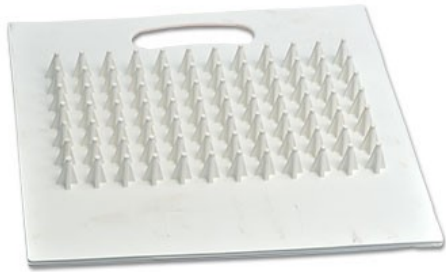

Cleat Cleaner