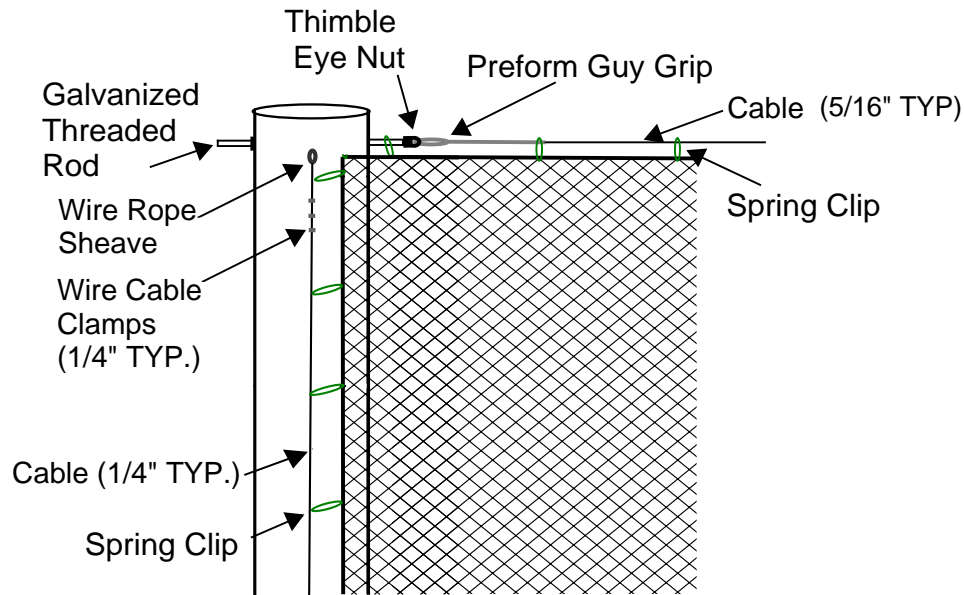

Designed for safety. Built for fun.

Detail A