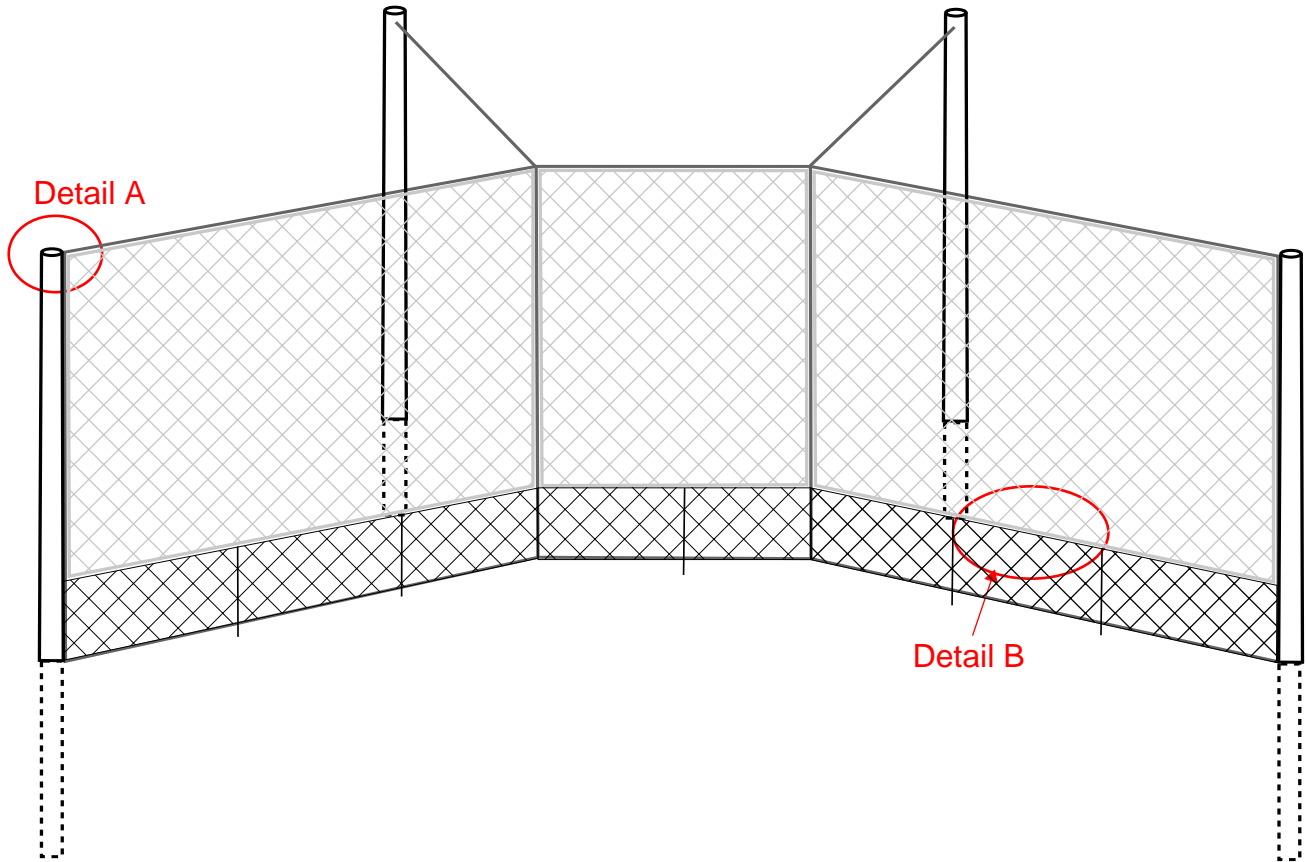

Designed for safety. Built for fun.

Additional Notes:

- Features steel poles with Stealth Black paint
- Pole sizes & footing based on soil conditions & wind loads
- Fence below installed by others
- Drawings not to scale

Tie Back Net System with Fence Below

Designed for safety. Built for fun.

Detail A

Detail B