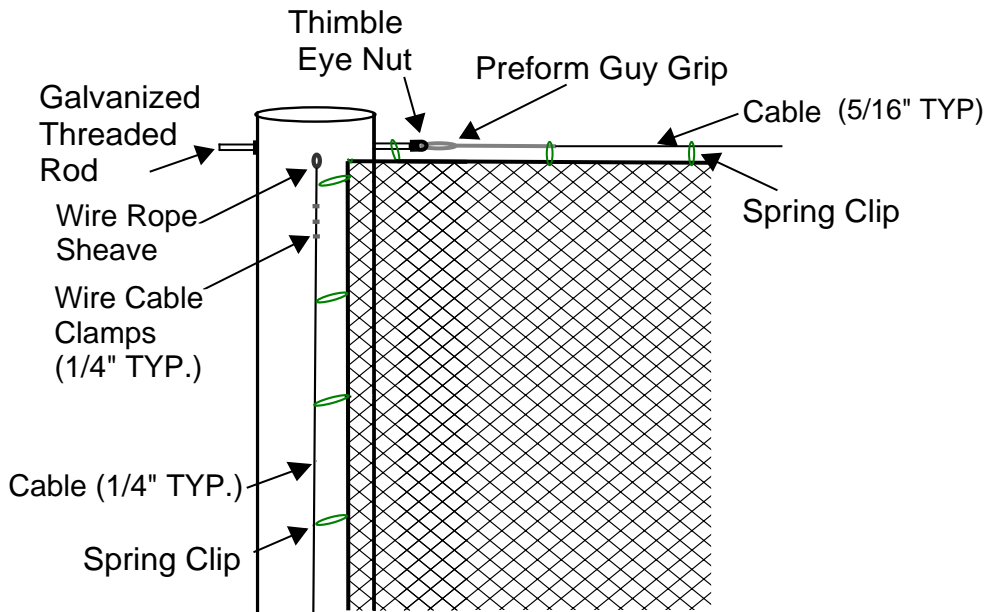

Designed for safety. Built for fun.

Additional Notes:

- Features steel poles with Stealth Black paint
- Pole sizes & footing based on soil conditions & wind loads
- Fence below installed by others
- Drawings not to scale

Tie Back Net System with Fence Below

Designed for safety. Built for fun.

Detail A

Detail B