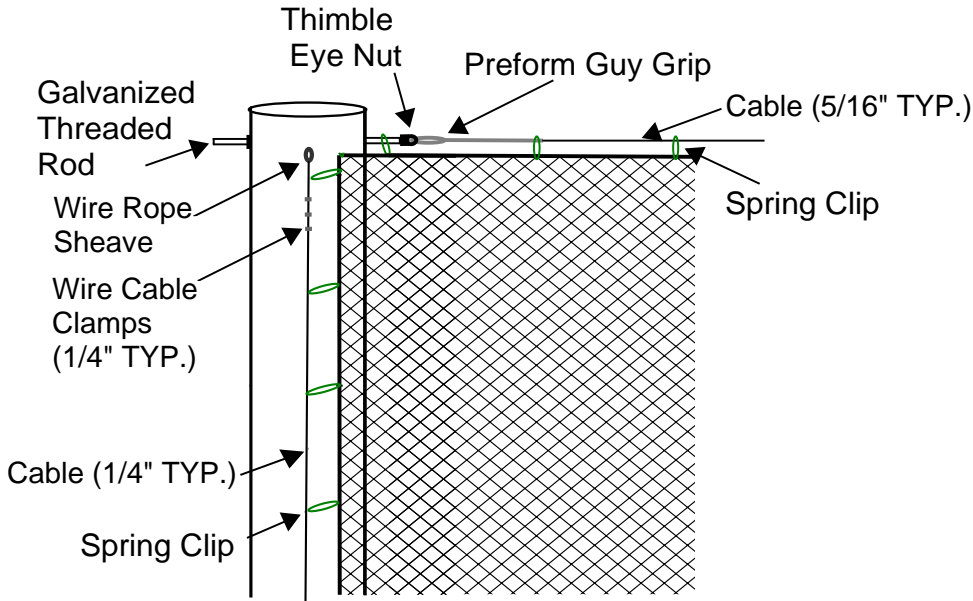

Designed for safety. Built for fun.

Detail A