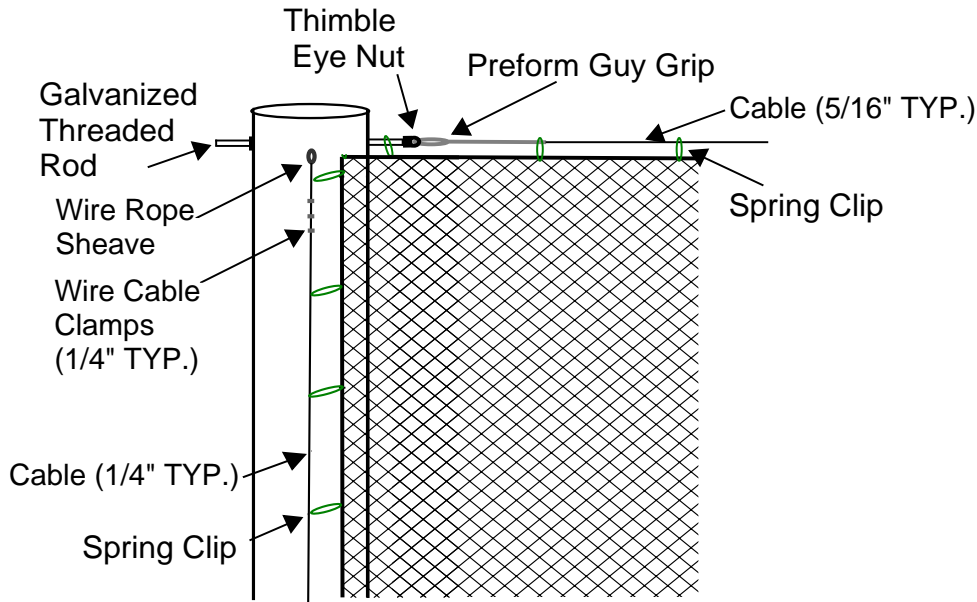

Designed for safety. Built for fun.

Detail A