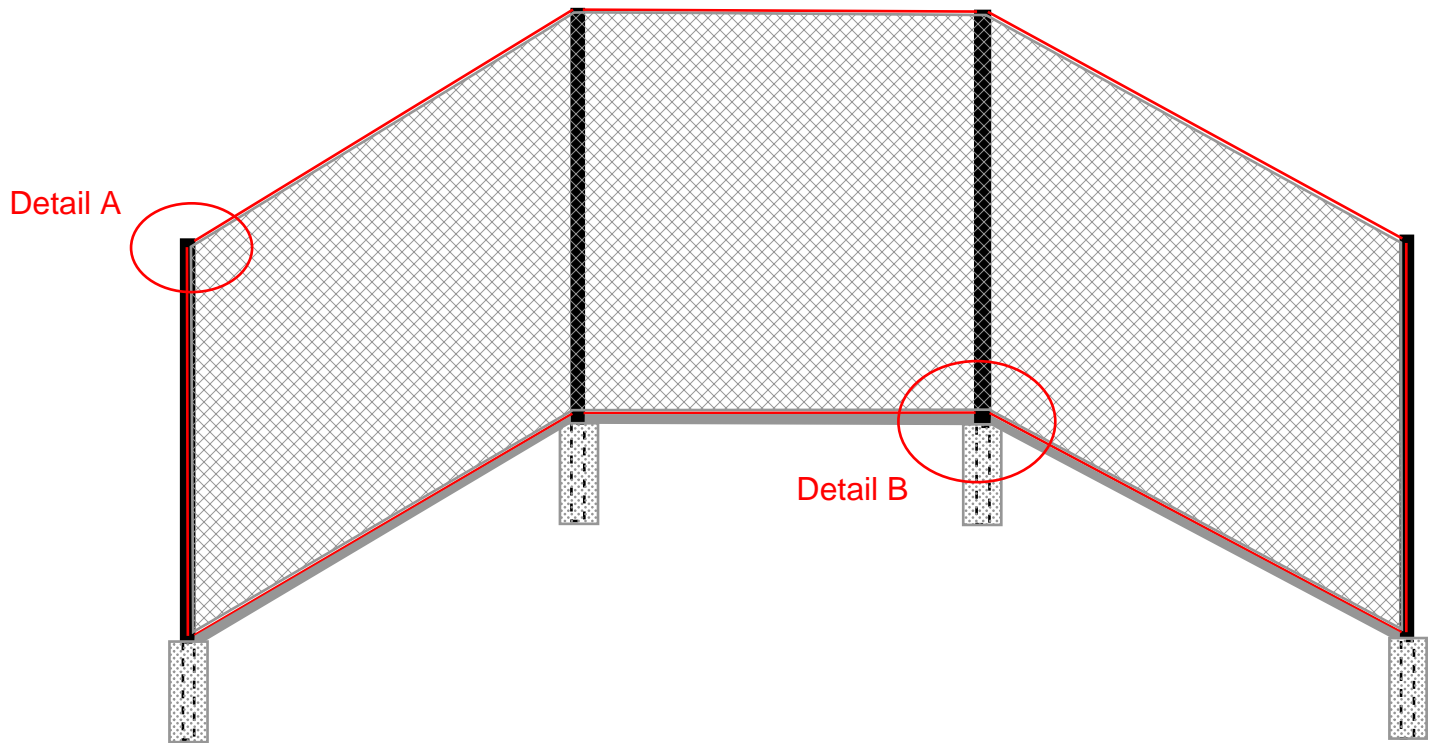

Designed for safety. Built for fun.

Additional Notes:

- Features steel poles with Stealth Black paint
- Pole sizes & footing based on soil conditions & wind loads
- Fence below installed by others
- Drawings not to scale

In-Line Net Backstop Attached To Ground