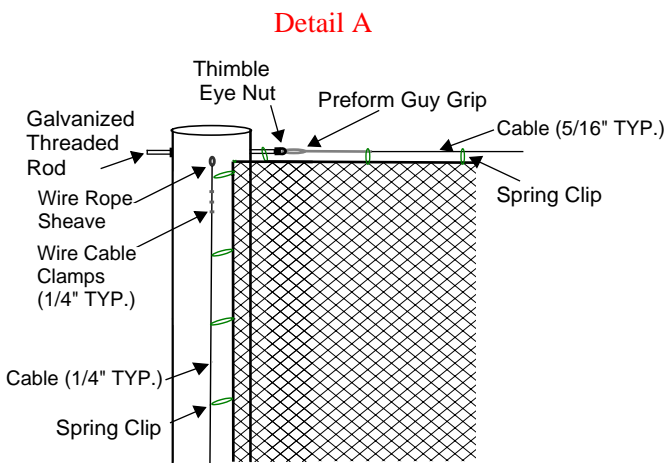

Designed for safety. Built for fun.

Additional Notes:

- Features steel poles with Stealth Black paint
- Pole sizes & footing based on soil conditions & wind loads
- Fence below installed by others
- Drawings not to scale

In-Line Net Backstop Attached To Ground