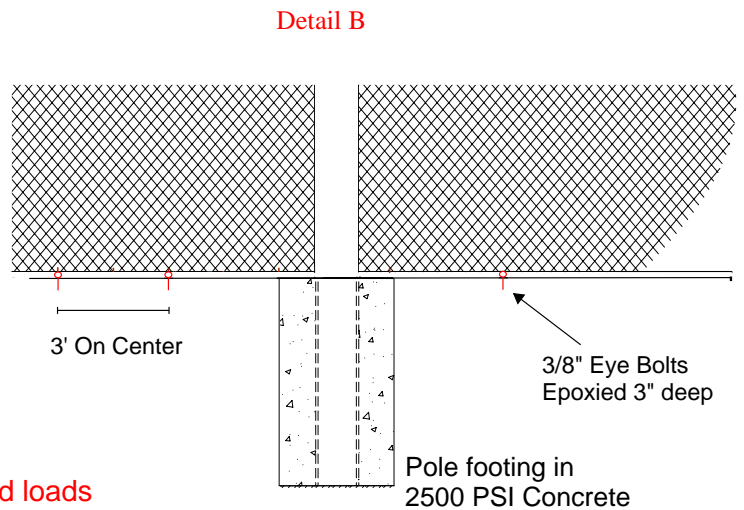

Designed for safety. Built for fun.

Additional Notes:

- Features steel poles with Stealth Black paint
- Pole sizes & footing based on soil conditions & wind loads
- Fence below installed by others
- Drawings not to scale

In-Line Net Backstop Attached To Ground