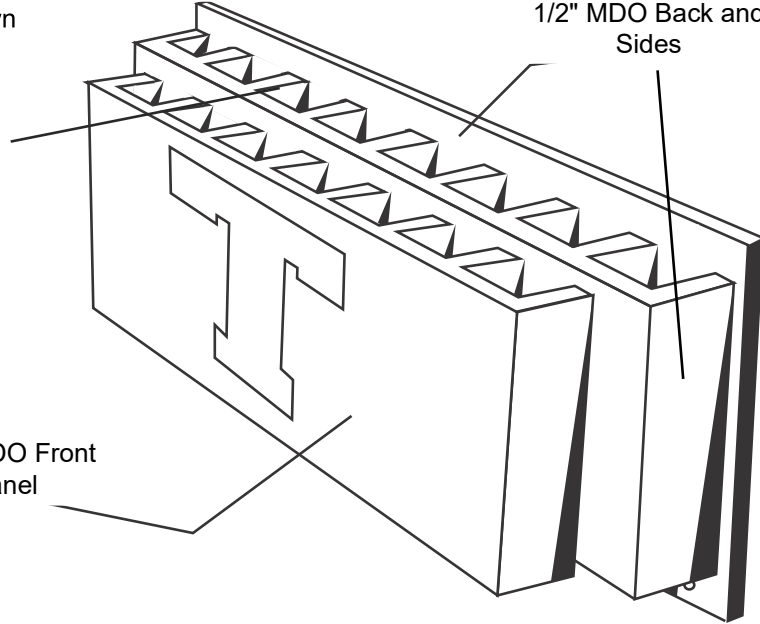

Designed for safety. Built for fun.

Vertical 13 Bat Rack

*Images not to scale

*Vertical 15 Bat Rack Shown

1/2" MDO Back and Sides

3/4" MDO Dividers

1/2" MDO Front Panel

7-1/2"

Painted With Two Coats Of Exterior Enamel Paint
Mounting Styles Available For: Concrete Block, Wood Or Fence Dugouts
No Assembly Required
Each Order Includes One Can of "Touch Up" Paint For Post Installation