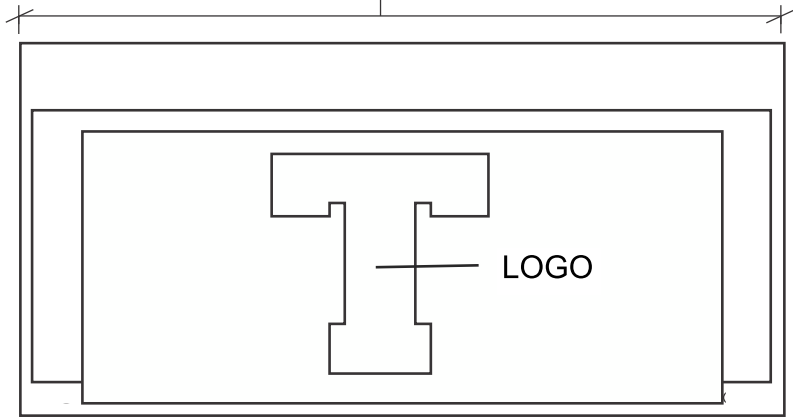

Designed for safety. Built for fun.

Vertical 13 Bat Rack

*Images not to scale

*Vertical 15 Bat Rack Shown

1/2" MDO Back and Sides

3/4" MDO Dividers

1/2" MDO Front Panel

7-1/2"

30"

15-3/4"

LOGO

Proprietary Notice

Information within this document is the property of **PYT Sports Inc.**
Any reproduction, in part or as a whole,
without the written permission of **PYT Sports Inc.** is strictly prohibited

Painted With Two Coats Of Exterior Enamel Paint
Mounting Styles Available For: Concrete Block, Wood Or Fence Dugouts
No Assembly Required
Each Order Includes One Can of "Touch Up" Paint For Post Installation