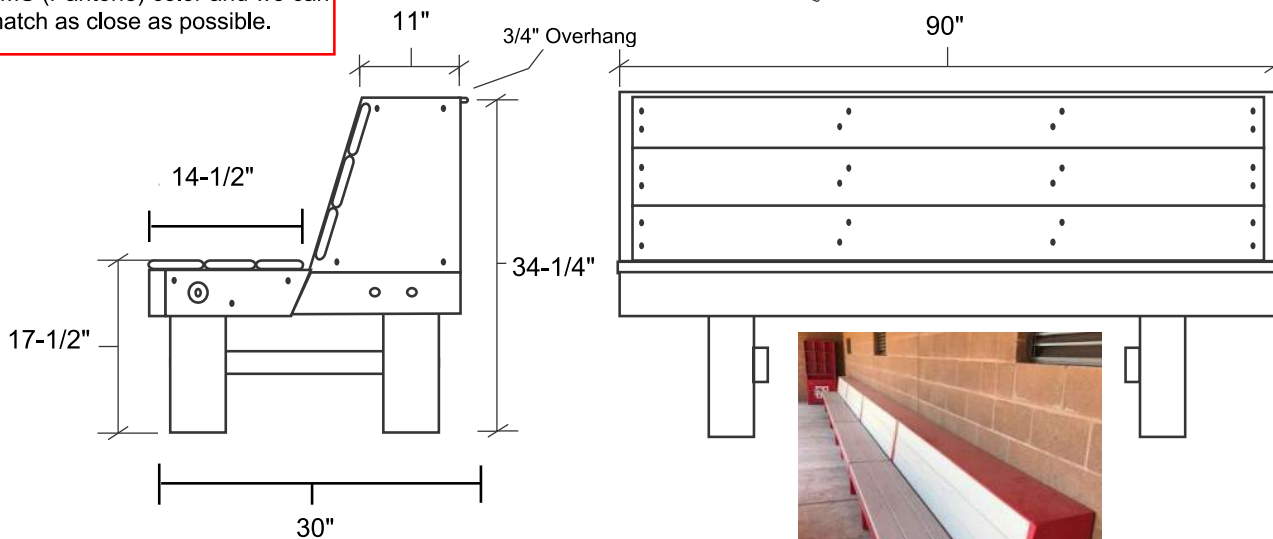

Designed for safety. Built for fun.

Eagle Player Bench

MDO Top Shelf / Seat Panel

*Images not to scale

Logo on Side Panel

Azek Decking Available in either Gray or Tan Color

100% Composite Azek Decking

Logo on Side Panel provided at no extra cost.

Leg Brace Matching Decking Material

Premium Treated Wood Frames

Painted in any color that Sherwin Williams makes. Or provide PMS (Pantone) color and we can match as close as possible.

Proprietary Notice

Information within this document is the property of PYT Sports Inc. Any reproduction, in part or as a whole, without the written permission of PYT Sports Inc. is strictly prohibited

Painted With Two Coats Of Exterior Enamel Paint
Mounting Styles Available For: Concrete Block, Wood Or Fence Dugouts
Assembly Required
Each Order Includes One Can of "Touch Up" Paint For Post Installation

Eagle Dugout Players Bench