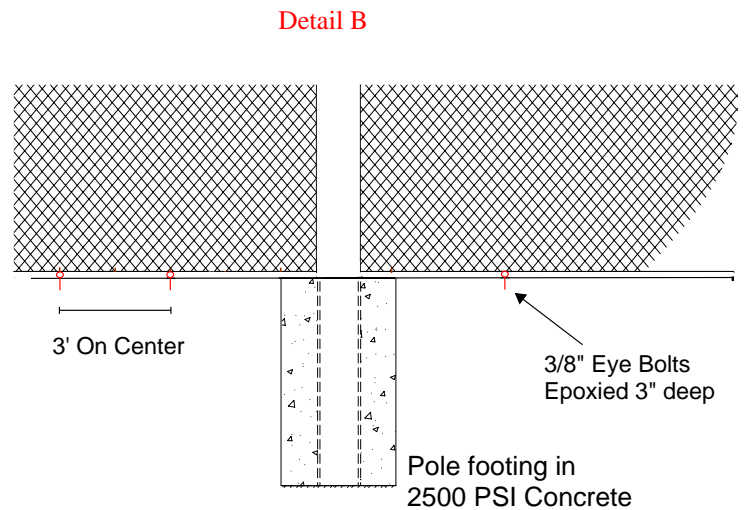

Designed for safety. Built for fun.

- Additional Notes:**
- Features steel poles with STRYK finish
  - Pole sizes and footings based on soil conditions and wind loads
  - Wall below installed by others
  - Drawings not to scale

**In-line Net Backstop System With Net to Mow Curb**