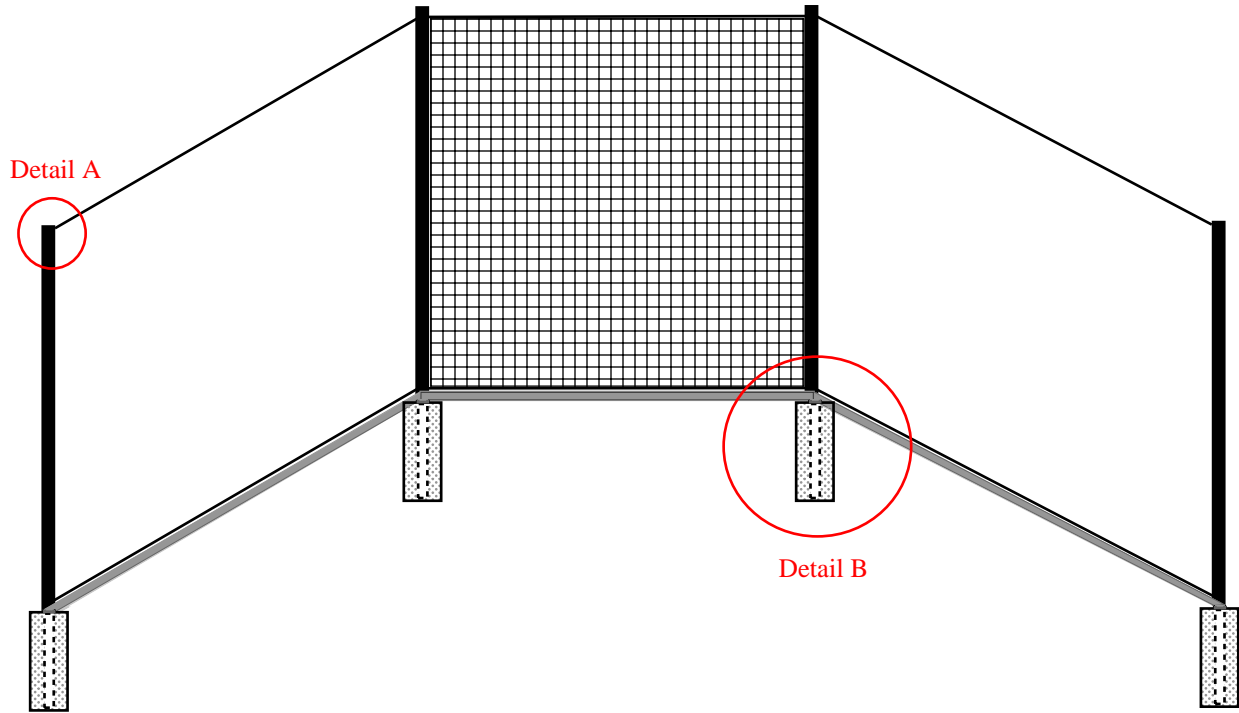

Designed for safety. Built for fun.

- Additional Notes:**
- Features steel poles with STRYK finish
  - Pole sizes and footings based on soil conditions and wind loads
  - Wall below installed by others
  - Drawings not to scale

**In-line Net Backstop System With Net to Mow Curb**