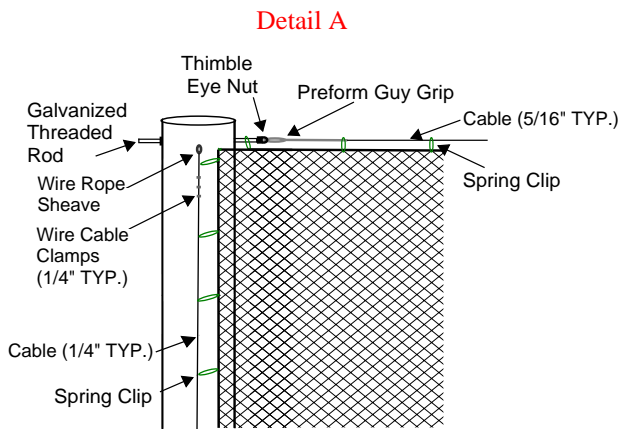

Designed for safety. Built for fun.

- Additional Notes:**
- Features steel poles with STRYK finish
  - Pole sizes and footings based on soil conditions and wind loads
  - Wall below installed by others
  - Drawings not to scale

**In-line Net Backstop System With Net to Mow Curb**