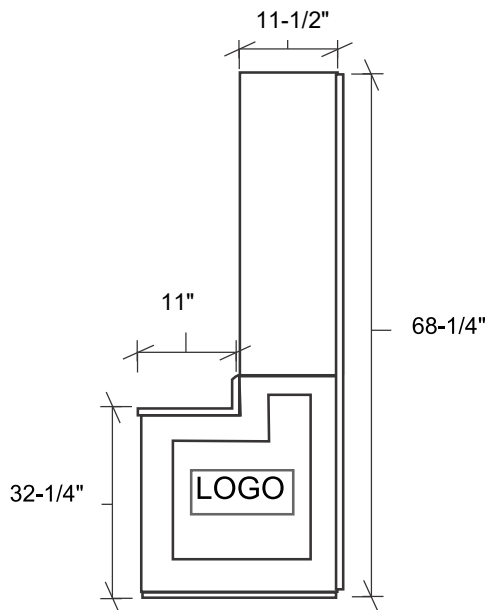

Designed for safety. Built for fun.

Trooper Helmet Bat Rack Combo

*Images not to scale

Made Entirely with MDO :
(Medium Density Overlay) Signboard Material

22-1/2" **Proprietary Notice**
Information within this document is the property of **PYT Sports Inc.**
Any reproduction, in part or as a whole,
without the written permission of **PYT Sports Inc.** is strictly prohibited

Painted With Two Coats Of Exterior Enamel Paint
Mounting Styles Available For: Concrete Block, Wood Or Fence Dugouts
No Assembly Required
Each Order Includes One Can of "Touch Up" Paint For Post Installation