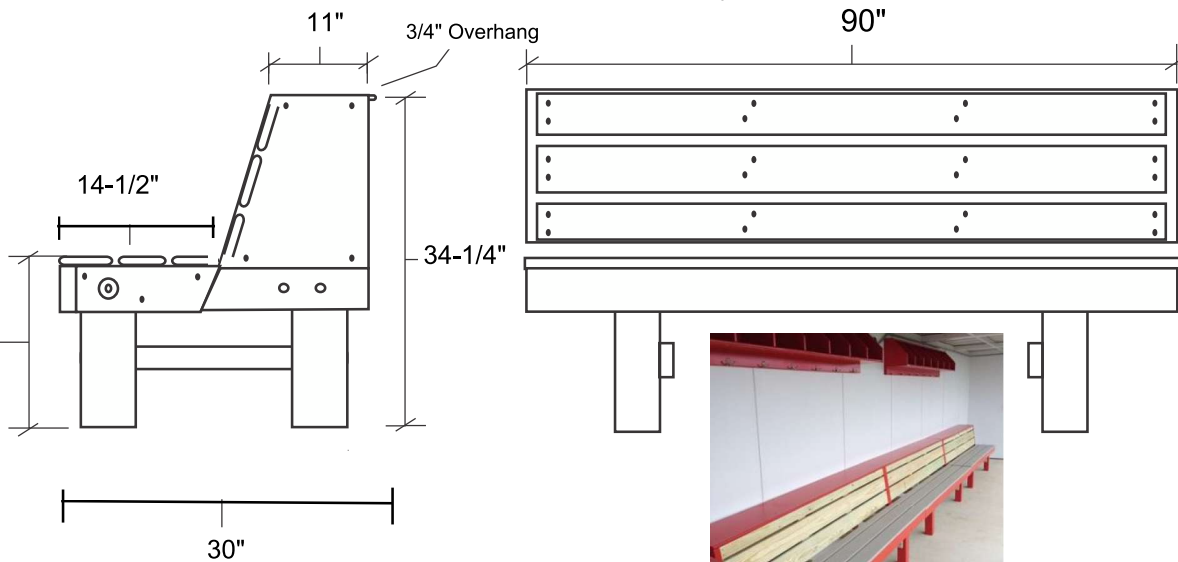

# Falcon Player Bench

MDO Top Shelf / Seat Panel

\* Images not to scale

5/4 Premium Treated Wood Decking

100% Azek Composite Decking

Logo on Side Panel

Leg Brace Matching Decking Material

Premium Treated Wood Frames