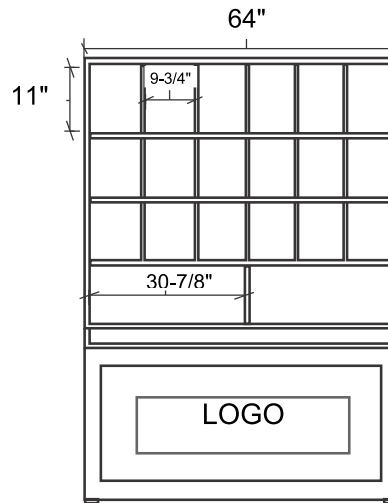

## Field Marshall

Made Entirely with MDO  
(Medium Density Overlay)  
Signboard Material

\*Images not to scale

Available in two options: 24 helmet cubbies or 18 helmet cubbies/2 large catcher equipment cubbies (shown)