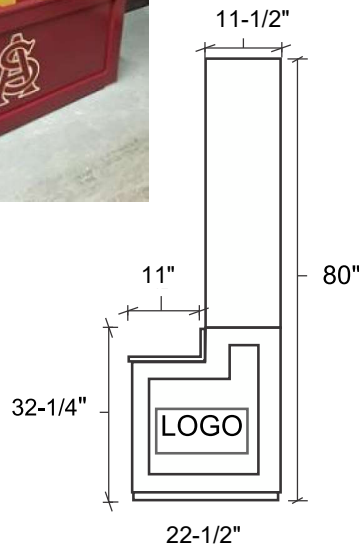

## Field Marshall

Made Entirely with MDO  
(Medium Density Overlay)  
Signboard Material

\*Images not to scale

Available in two options: 24 helmet cubbies or 18 helmet cubbies/2 large catcher equipment cubbies (shown)