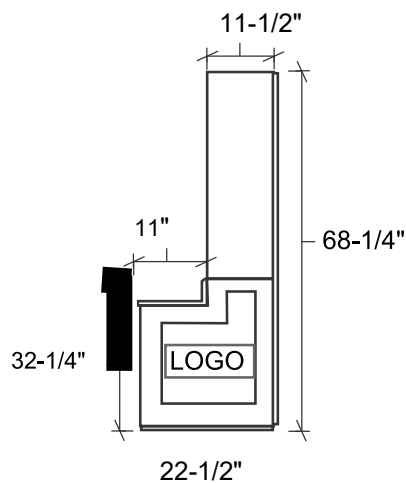

## Field General Helmet/Bat Rack Combo

\*Images not to scale

**Made Entirely with MDO  
(Medium Density Overlay)  
Signboard Material**

Available in two options:  
18 helmet cubbies (shown) or  
12 helmet cubbies/2 large catcher equipment cubbies