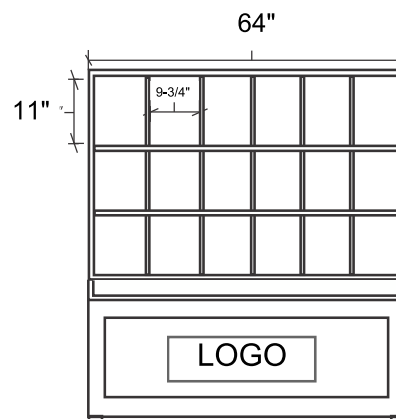

## Field General Helmet/Bat Rack Combo

\*Images not to scale

**Made Entirely with MDO  
(Medium Density Overlay)  
Signboard Material**

Available in two options:  
18 helmet cubbies (shown) or  
12 helmet cubbies/2 large catcher equipment cubbies