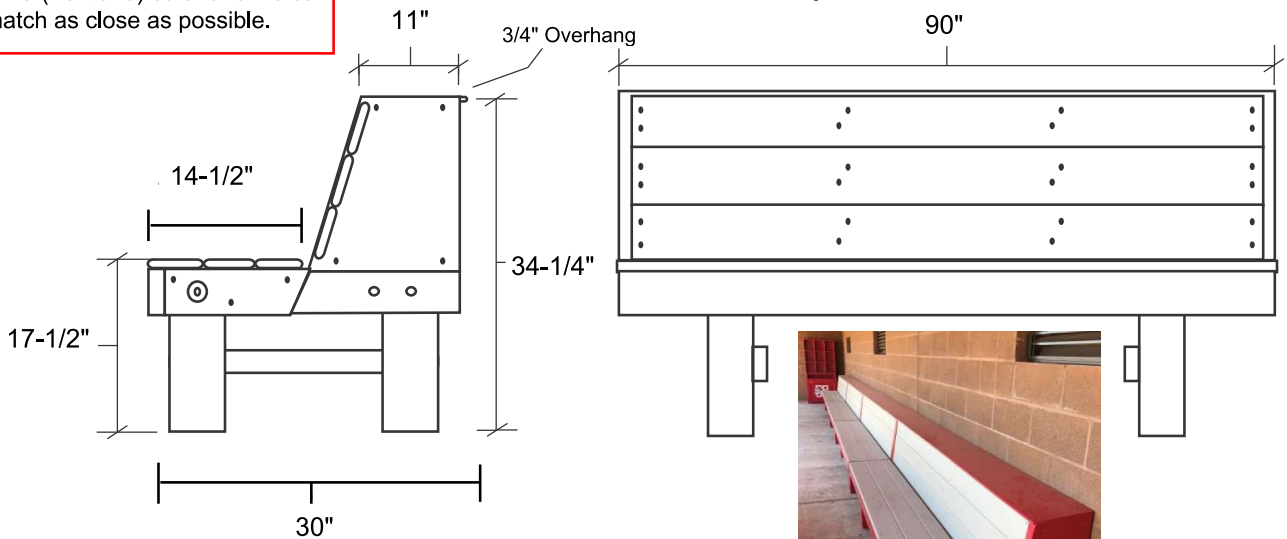

Designed for safety. Built for fun.

Eagle Player Bench

MDO Top Shelf / Seat Panel

* Images not to scale

Azek Decking Available in either Gray or Tan Color

100% Composite Azek Decking

Logo on Side Panel

Logo on Side Panel provided at no extra cost.

Leg Brace Matching Decking Material

Premium Treated Wood Frames

Painted in any color that Sherwin Williams makes. Or provide PMS (Pantone) color and we can match as close as possible.

Proprietary Notice

Information within this document is the property of **PYT Sports Inc.** Any reproduction, in part or as a whole, without the written permission of **PYT Sports Inc.** is strictly prohibited

Painted With Two Coats Of Exterior Enamel Paint
Mounting Styles Available For: Concrete Block, Wood Or Fence Dugouts
Assembly Required
Each Order Includes One Can of "Touch Up" Paint For Post Installation