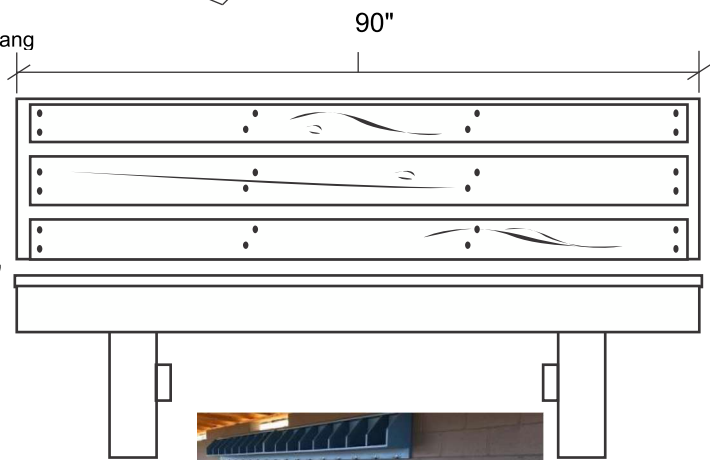

Designed for safety. Built for fun.

Condor Bench

MDO Top Shelf / Seat Panel

* Images not to scale

Logo on Side Panel

5/4 Premium Treated Wood Decking

Leg Brace Matching Decking Material

Premium Treated Wood Frames

Painted in any color that Sherwin Williams makes. Or provide PMS (Pantone) color and we can match as close as possible. Logo on bench side panels provided at no extra cost.

Proprietary Notice
Information within this document is the property of **PYT Sports Inc.**
Any reproduction, in part or as a whole, without the written permission of **PYT Sports Inc.** is strictly prohibited

Painted With Two Coats Of Exterior Enamel Paint
Mounting Styles Available For: Concrete Block, Wood Or Fence Dugouts
Assembly Required
Each Order Includes One Can of "Touch Up" Paint For Post Installation