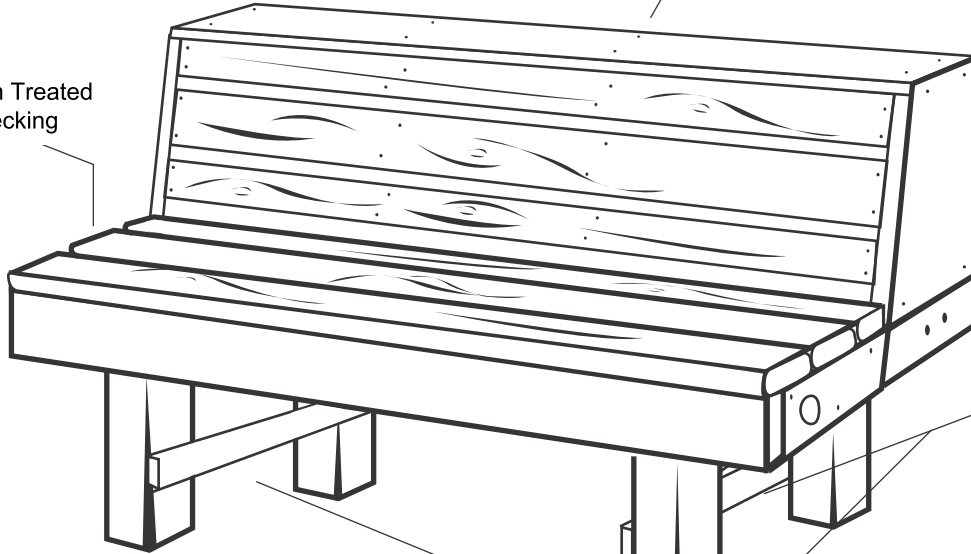

Designed for safety. Built for fun.

Condor Bench

MDO Top Shelf / Seat Panel

* Images not to scale

Logo on Side Panel

5/4 Premium Treated Wood Decking

Leg Brace Matching Decking Material

Premium Treated Wood Frames

Painted in any color that Sherwin Williams makes. Or provide PMS (Pantone) color and we can match as close as possible. Logo on bench side panels provided at no extra cost.

Proprietary Notice
Information within this document is the property of **PYT Sports Inc.**
Any reproduction, in part or as a whole, without the written permission of **PYT Sports Inc.** is strictly prohibited

Painted With Two Coats Of Exterior Enamel Paint
Mounting Styles Available For: Concrete Block, Wood Or Fence Dugouts
Assembly Required
Each Order Includes One Can of "Touch Up" Paint For Post Installation