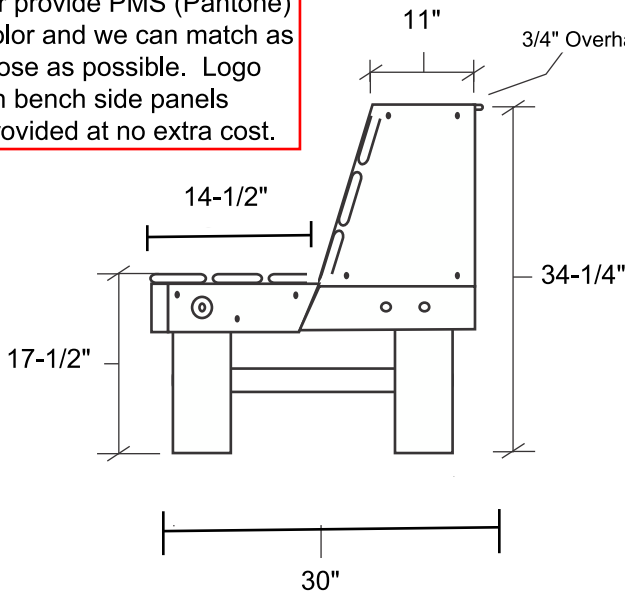

Proprietary Notice
Information within this document is the property of **PYT Sports Inc.**
Any reproduction, in part or as a whole, without the written permission of **PYT Sports Inc.** is strictly prohibited

Painted With Two Coats Of Exterior Enamel Paint
Mounting Styles Available For: Concrete Block, Wood Or Fence Dugouts
Assembly Required
Each Order Includes One Can of "Touch Up" Paint For Post Installation

Condor Players Bench