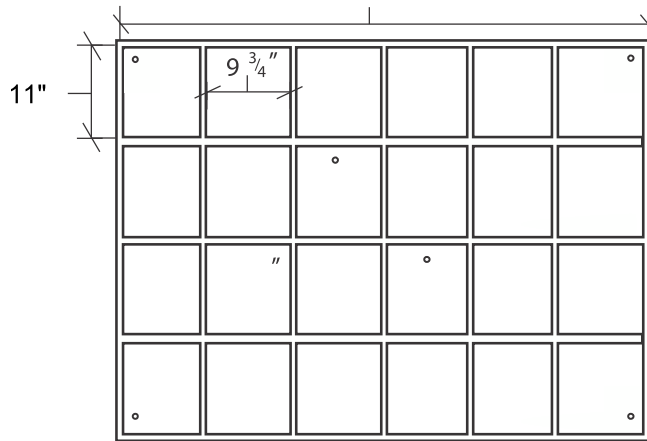

Designed for safety. Built for fun.

24-411

*Images not to scale

3/4" MDO (Medium Density Overlay) Signboard Material

1/4" Exterior Treated Plywood Back Panel

11-1/4"

63-3/4"

Proprietary Notice
Information within this document is the property of PYT Sports Inc. Any reproduction, in part or as a whole, without the written permission of PYT Sports Inc. is strictly prohibited