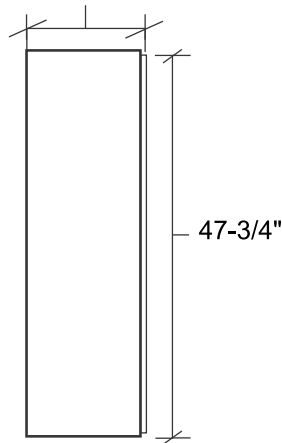

Designed for safety. Built for fun.

24-411

*Images not to scale

3/4" MDO (Medium Density Overlay) Signboard Material

1/4" Exterior Treated Plywood Back Panel

11-1/4"

63-3/4"

Proprietary Notice
Information within this document is the property of PYT Sports Inc. Any reproduction, in part or as a whole, without the written permission of PYT Sports Inc. is strictly prohibited

*Includes hardware for concrete block attachment. Fence attachment option (upgraded 1/2" MDO back and fence attachment hardware) is also available upon request at a minimal fee.

Painted With Two Coats Of Exterior Enamel Paint
Mounting Styles Available For: Concrete Block, Wood Or Fence Dugouts
No Assembly Required
Each Order Includes One Can of "Touch Up" Paint For Post Installation