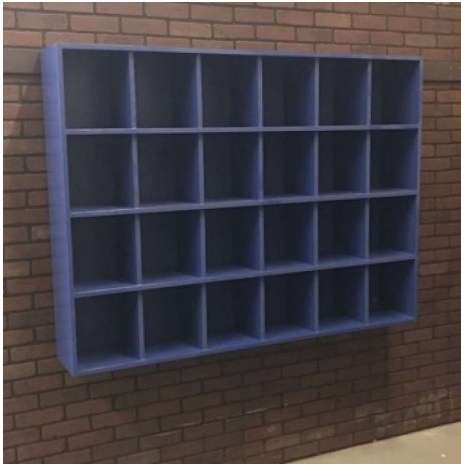

Designed for safety. Built for fun.

24-411

*Images not to scale

3/4" MDO (Medium Density Overlay) Signboard Material

1/4" Exterior Treated Plywood Back Panel

11-1/4"

63-3/4"

Proprietary Notice
Information within this document is the property of PYT Sports Inc. Any reproduction, in part or as a whole, without the written permission of PYT Sports Inc. is strictly prohibited

*Includes hardware for concrete block attachment. Fence attachment option (upgraded 1/2" MDO back and fence attachment hardware) is also available upon request at a minimal fee.

Painted With Two Coats Of Exterior Enamel Paint
Mounting Styles Available For: Concrete Block, Wood Or Fence Dugouts
No Assembly Required
Each Order Includes One Can of "Touch Up" Paint For Post Installation