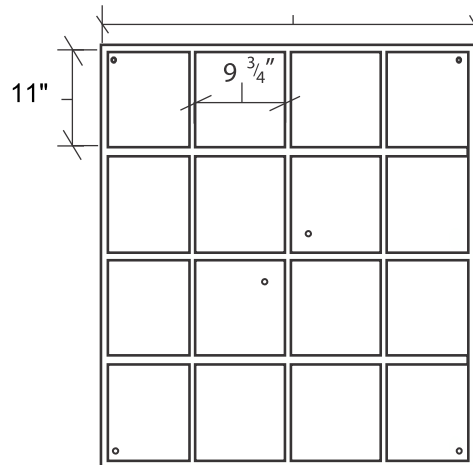

Designed for safety. Built for fun.

16-411

* Images not to scale

3/4" MDO (Medium Density Overlay) Signboard Material

1/4" Exterior Treated Plywood Back Panel

11-1/4"

42-3/4"

Proprietary Notice