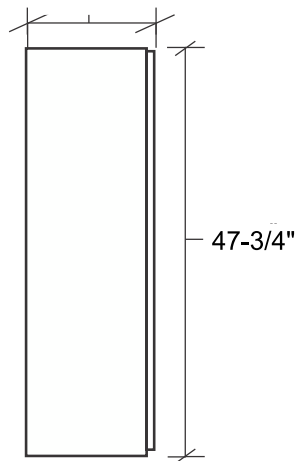

Designed for safety. Built for fun.

16-411

* Images not to scale

3/4" MDO (Medium Density Overlay) Signboard Material

1/4" Exterior Treated Plywood Back Panel

11-1/4"

42-3/4"

Proprietary Notice