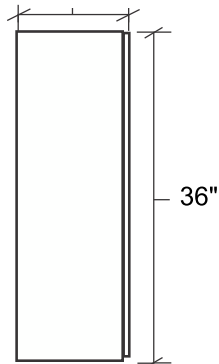

Designed for safety. Built for fun.

18-311

* Images not to scale

3/4" MDO (Medium Density Overlay) Signboard Material

1/4" Exterior Treated Plywood Back Panel

11-1/4"

63-3/4"

Proprietary Notice