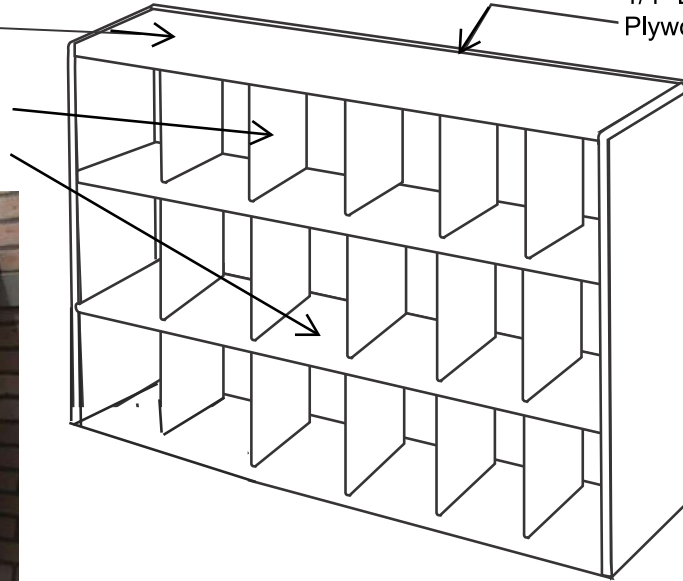

Designed for safety. Built for fun.

18-311

* Images not to scale

3/4" MDO (Medium Density Overlay) Signboard Material

1/4" Exterior Treated Plywood Back Panel

11-1/4"

63-3/4"

Proprietary Notice

Information within this document is the property of PYT Sports Inc. Any reproduction, in part or as a whole, without the written permission of PYT Sports Inc. is strictly prohibited

*Includes hardware for concrete block attachment. Fence attachment option (upgraded 1/2" MDO back and fence attachment hardware) is also available upon request at a minimal fee.

Painted With Two Coats Of Exterior Enamel Paint
Mounting Styles Available For: Concrete Block, Wood Or Fence Dugouts
No Assembly Required
Each Order Includes One Can of "Touch Up" Paint For Post Installation