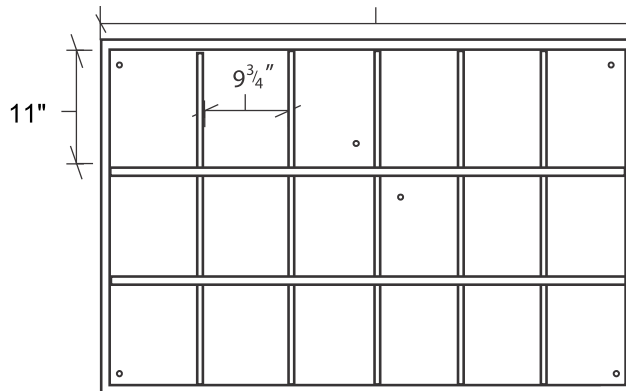

Designed for safety. Built for fun.

18-311

* Images not to scale

3/4" MDO (Medium Density Overlay) Signboard Material

1/4" Exterior Treated Plywood Back Panel

11-1/4"

63-3/4"

Proprietary Notice