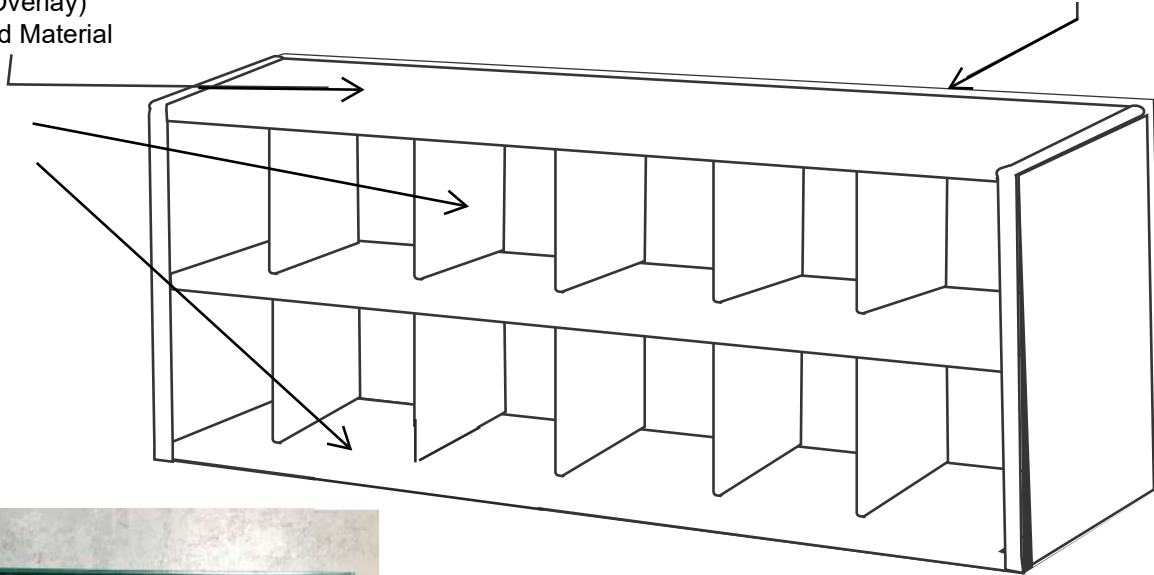

Designed for safety. Built for fun.

12-211

* Images not to scale

3/4" MDO (Medium Density Overlay) Signboard Material

1/4" Exterior Treated Plywood Back Panel

11-1/4"

63-3/4"

Proprietary Notice

Information within this document is the property of PYT Sports Inc. Any reproduction, in part or as a whole, without the written permission of PYT Sports Inc. is strictly prohibited

*Includes hardware for concrete block attachment. Fence attachment option (upgraded 1/2" MDO back and fence attachment hardware) is also available upon request at a minimal fee.