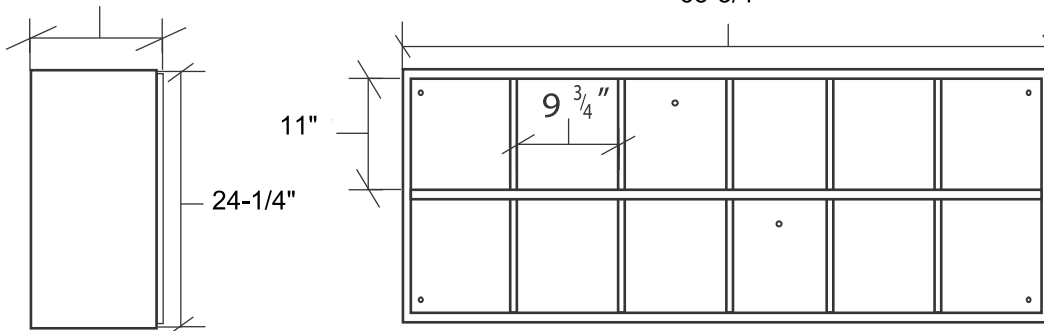

Designed for safety. Built for fun.

12-211

* Images not to scale

3/4" MDO (Medium Density Overlay) Signboard Material

1/4" Exterior Treated Plywood Back Panel

11-1/4"

63-3/4"

Proprietary Notice