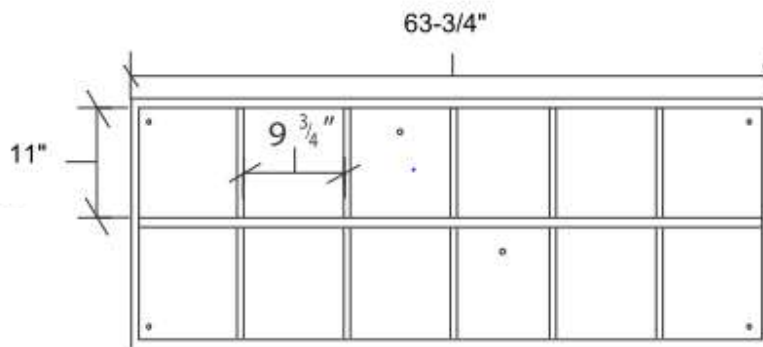

### **12 Helmet Combo Rack**

Holds 12 softball or baseball helmets & 15 bats in a one piece unit. No assembly is required. Dugout storage rack is durable and made to be left up year round in any environment. Entire unit (except back panel) is made with 3/4" Medium Density Overlay (MDO) signboard material. Back panel is made with 1/4" Exterior Treated Plywood. Unit is painted in the color of your choice and includes hardware for concrete block dugout attachment. Fence attachment option (upgraded 1/2" MDO back and fence attachment hardware) is also available upon request at a minimal fee.

Combo rack is 2 Rows tall & 6 Cubbies wide for total dimension of 29-3/4" H x 63-3/4" W x 11-1/4" D

Boxes fit all helmets with or without facemasks and measure 11" Tall x 9-3/4" I.D. Cubbies.