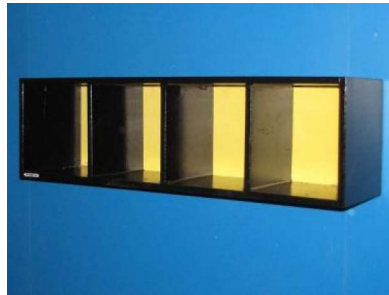

Designed for safety. Built for fun.

6-111

* Images not to scale

(4 Helmet Rack Shown)

Proprietary Notice

Information within this document is the property of PYT Sports Inc. Any reproduction, in part or as a whole, without the written permission of PYT Sports Inc. is strictly prohibited

*Includes hardware for concrete block attachment. Fence attachment option (upgraded 1/2" MDO back and fence attachment hardware) is also available upon request at a minimal fee.

Painted With Two Coats Of Exterior Enamel Paint
Mounting Styles Available For: Concrete Block, Wood Or Fence Dugouts
No Assembly Required
Each Order Includes One Can of "Touch Up" Paint For Post Installation