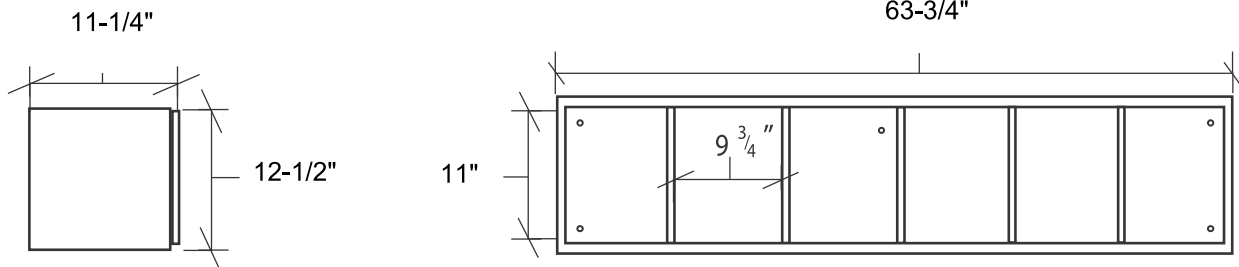

Designed for safety. Built for fun.

6-111

* Images not to scale

(4 Helmet Rack Shown)

Proprietary Notice

Information within this document is the property of PYT Sports Inc. Any reproduction, in part or as a whole, without the written permission of PYT Sports Inc. is strictly prohibited

*Includes hardware for concrete block attachment. Fence attachment option (upgraded 1/2" MDO back and fence attachment hardware) is also available upon request at a minimal fee.

Painted With Two Coats Of Exterior Enamel Paint
Mounting Styles Available For: Concrete Block, Wood Or Fence Dugouts
No Assembly Required
Each Order Includes One Can of "Touch Up" Paint For Post Installation