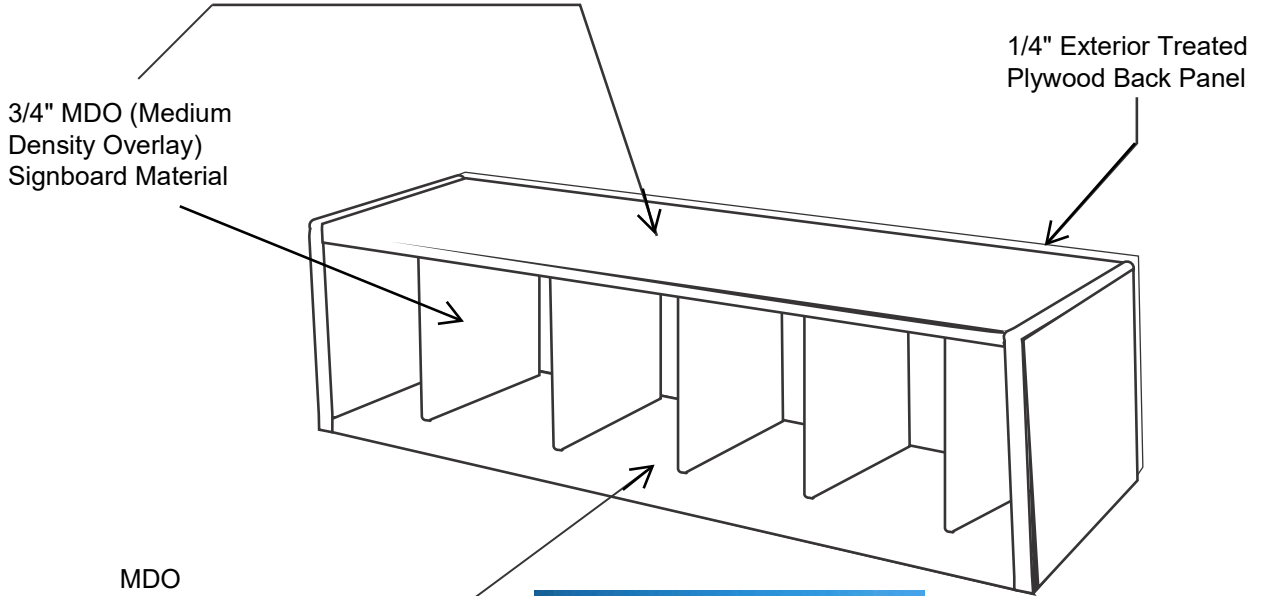

Designed for safety. Built for fun.

6-111

* Images not to scale

(4 Helmet Rack Shown)

Proprietary Notice

Information within this document is the property of PYT Sports Inc. Any reproduction, in part or as a whole, without the written permission of PYT Sports Inc. is strictly prohibited

*Includes hardware for concrete block attachment. Fence attachment option (upgraded 1/2" MDO back and fence attachment hardware) is also available upon request at a minimal fee.

Painted With Two Coats Of Exterior Enamel Paint
Mounting Styles Available For: Concrete Block, Wood Or Fence Dugouts
No Assembly Required
Each Order Includes One Can of "Touch Up" Paint For Post Installation